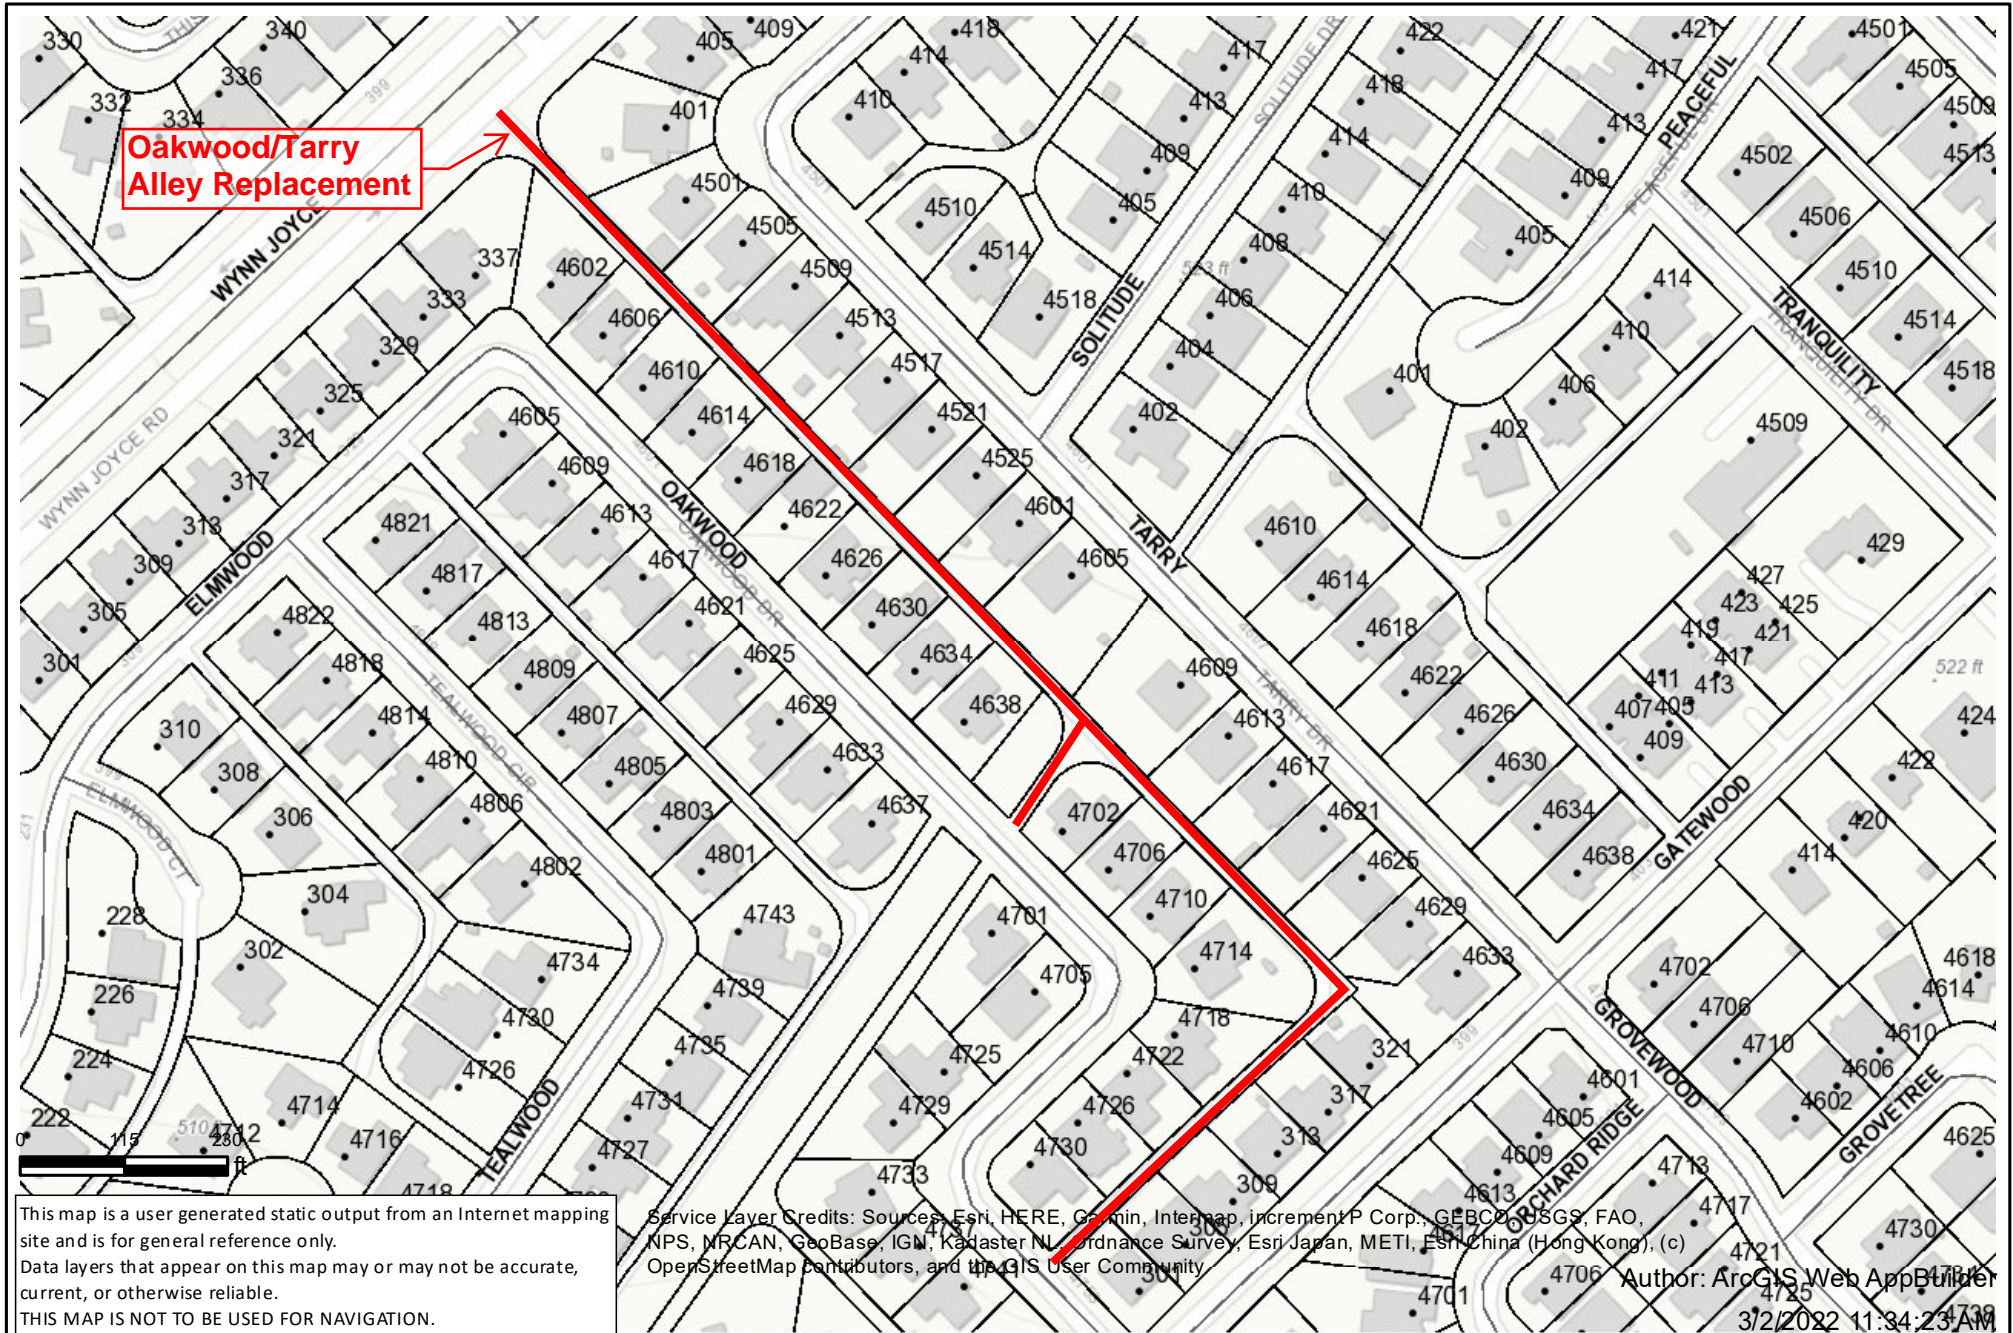

# Oakwood/Tarry Alley (Wynn Joyce to Oakwood)

**Oakwood/Tarry  
Alley Replacement**

This map is a user generated static output from an Internet mapping site and is for general reference only.  
Data layers that appear on this map may or may not be accurate, current, or otherwise reliable.  
THIS MAP IS NOT TO BE USED FOR NAVIGATION.

Service Layer Credits: Sources: Esri, HERE, Garmin, Intermap, increment P Corp., GEBCO, USGS, FAO, NPS, MRCAN, GeoBase, IGN, Kadaster NL, Ordnance Survey, Esri Japan, METI, Esri China (Hong Kong), (c) OpenStreetMap contributors, and the GIS User Community  
Author: ArcGIS Web AppBuilder  
3/2/2022 11:34:23 AM